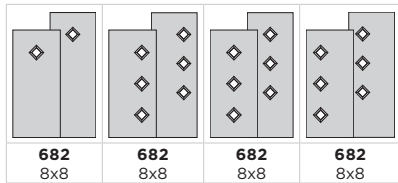

DIAMOND LITES