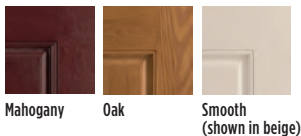

**BELLEVILLE.**  
THE ORIGINAL FIBERGLASS

**STA-TRU.**  
WHITE STEEL

**HD STEEL**  
READY TO PAINT

TEXTURED

SMOOTH

Mahogany Oak Smooth (shown in beige)

Sta-Tru.

HD Steel