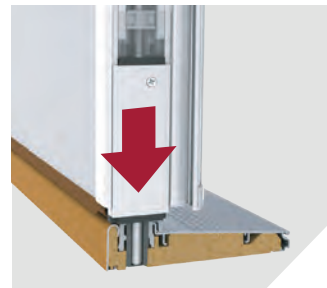

FLIP LEVER UP

Raising the flip lever retracts both bolts. The Spring-loaded Floating Boot lifts clear of the sill preventing wear and damage for problem-free use of the inactive door.