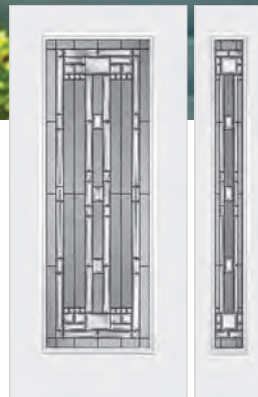

Belleville, Smooth with  
 22x10 Glass

Door BLS-228-366-4

Masonite, HD Steel with  
 22x64 Glass / 8x64 Sidelite

Door MHD-172-366-X  
 Sidelite MHDSL-191-366-X

Belleville, Mahogany 8P  
 Parliament with 8x42 Glass