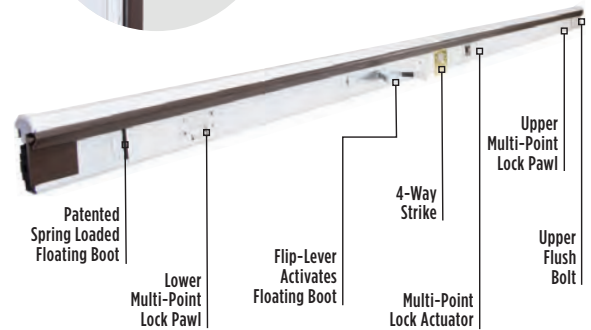

Flip Lever Astragals

FRENCH DOOR SOLUTIONS BY ENDURA

ULTIMATE FLIP LEVER™ ASTRAGAL

Effortless Operation. Ultimate Performance. Endura's Flip Lever Astragals deliver superior sealing power and security combined with effortless operation. One flip is all you need to secure your inactive door and keep leaks at bay.

- **Effortless One-Flip Operation. Enhanced Accessibility:** A single flip of the built-in lever activates both bolts and secures the door. No reaching or bending necessary.
- **Ultimate Security:** When each of the astragal's bolts are engaged, the inactive door is secured in place. No extra locking steps necessary.
- **Extended Sealing Power:** Spring-loaded Floating Boot, Simple Solution® Corner Pad and weatherstrip get an added boost with a full-length Sealing Fin for an extra layer of protection against air and water infiltration.
- **4-Way Adjustable Strike Retainer**

FLIP LEVER UP

Raising the flip lever retracts both bolts. The Spring-loaded Floating Boot lifts clear of the sill preventing wear and damage for problem-free use of the inactive door.

FLIP LEVER DOWN

Lowering the flip lever activates both bolts. The Spring-loaded Floating Boot securely seals, independently of the bolt, against the sill fighting air and water infiltration, even in imperfect conditions.

MULTI-POINT (MPA) ASTRAGAL

Multi-Point Sealing Without the Multi-Point Price Tag. Endura's Ultimate Multi-Point Astragal combines all the features of the Ultimate Flip Lever™ Astragal with the added benefit of multi-point locking built right into the astragal.