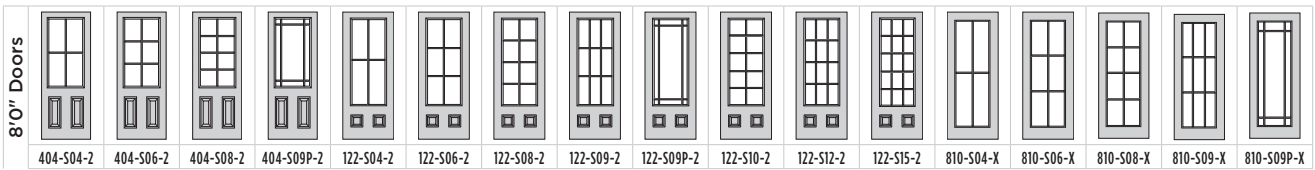

Simulated Divided Lites

DECORATIVE

TEXTURED

PRIVACY RATING

1 Least Obscure 7 9 Most Obscure 10

Clear / 010 Chord / 115 Cross Reed / 118 Double Water / 113 Pear / 116 Pearl. / 140 Quill. / 119

STANDARD