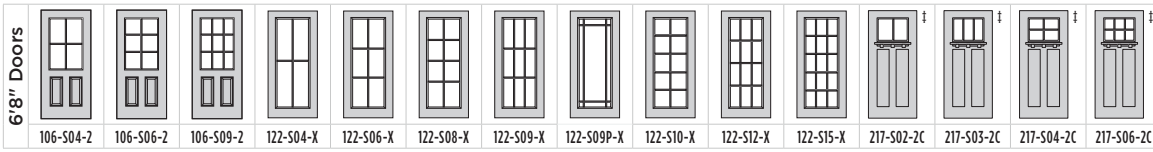

Simulated Divided Lites

DECORATIVE

TEXTURED

PRIVACY RATING

1 Least Obscure 7 9 Most Obscure 10

Clear / 010 Chord / 115 Cross Reed / 118 Double Water / 113 Pear / 116 Pearl. / 140 Quill. / 119

STANDARD