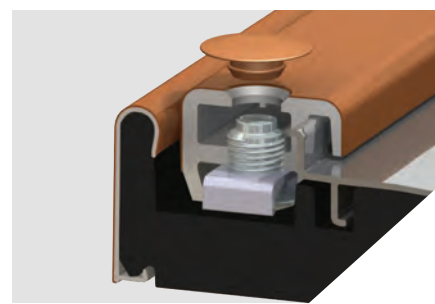

**HIGH DAM, INTEGRATED SEAL**  
A dual durometer cap seal overlaps the high dam. Both combine to provide a barrier to air and moisture even in the most extreme weather conditions.

**SEALED ADJUSTMENT SCREWS**  
Dirt and water can get into the exposed screws of other adjustable sills. Patented sealing plugs hide unsightly screws and keep water and dirt away from the adjustment mechanism, maintaining adjustability of the sill.