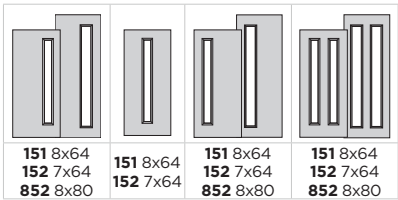

VERTICAL LITES

BLT / Belleville. Oak Textured