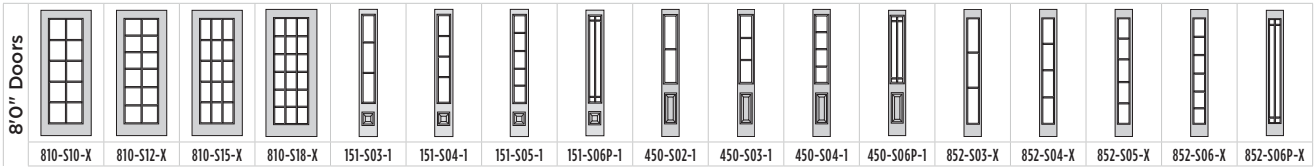

Simulated Divided Lites

DECORATIVE

TEXTURED

PRIVACY RATING

1 Least Obscure 7 9 Most Obscure 10

Clear / 010 Chord / 115 Cross Reed / 118 Double Water / 113 Pear / 116 Pearl. / 140 Quill. / 119

STANDARD