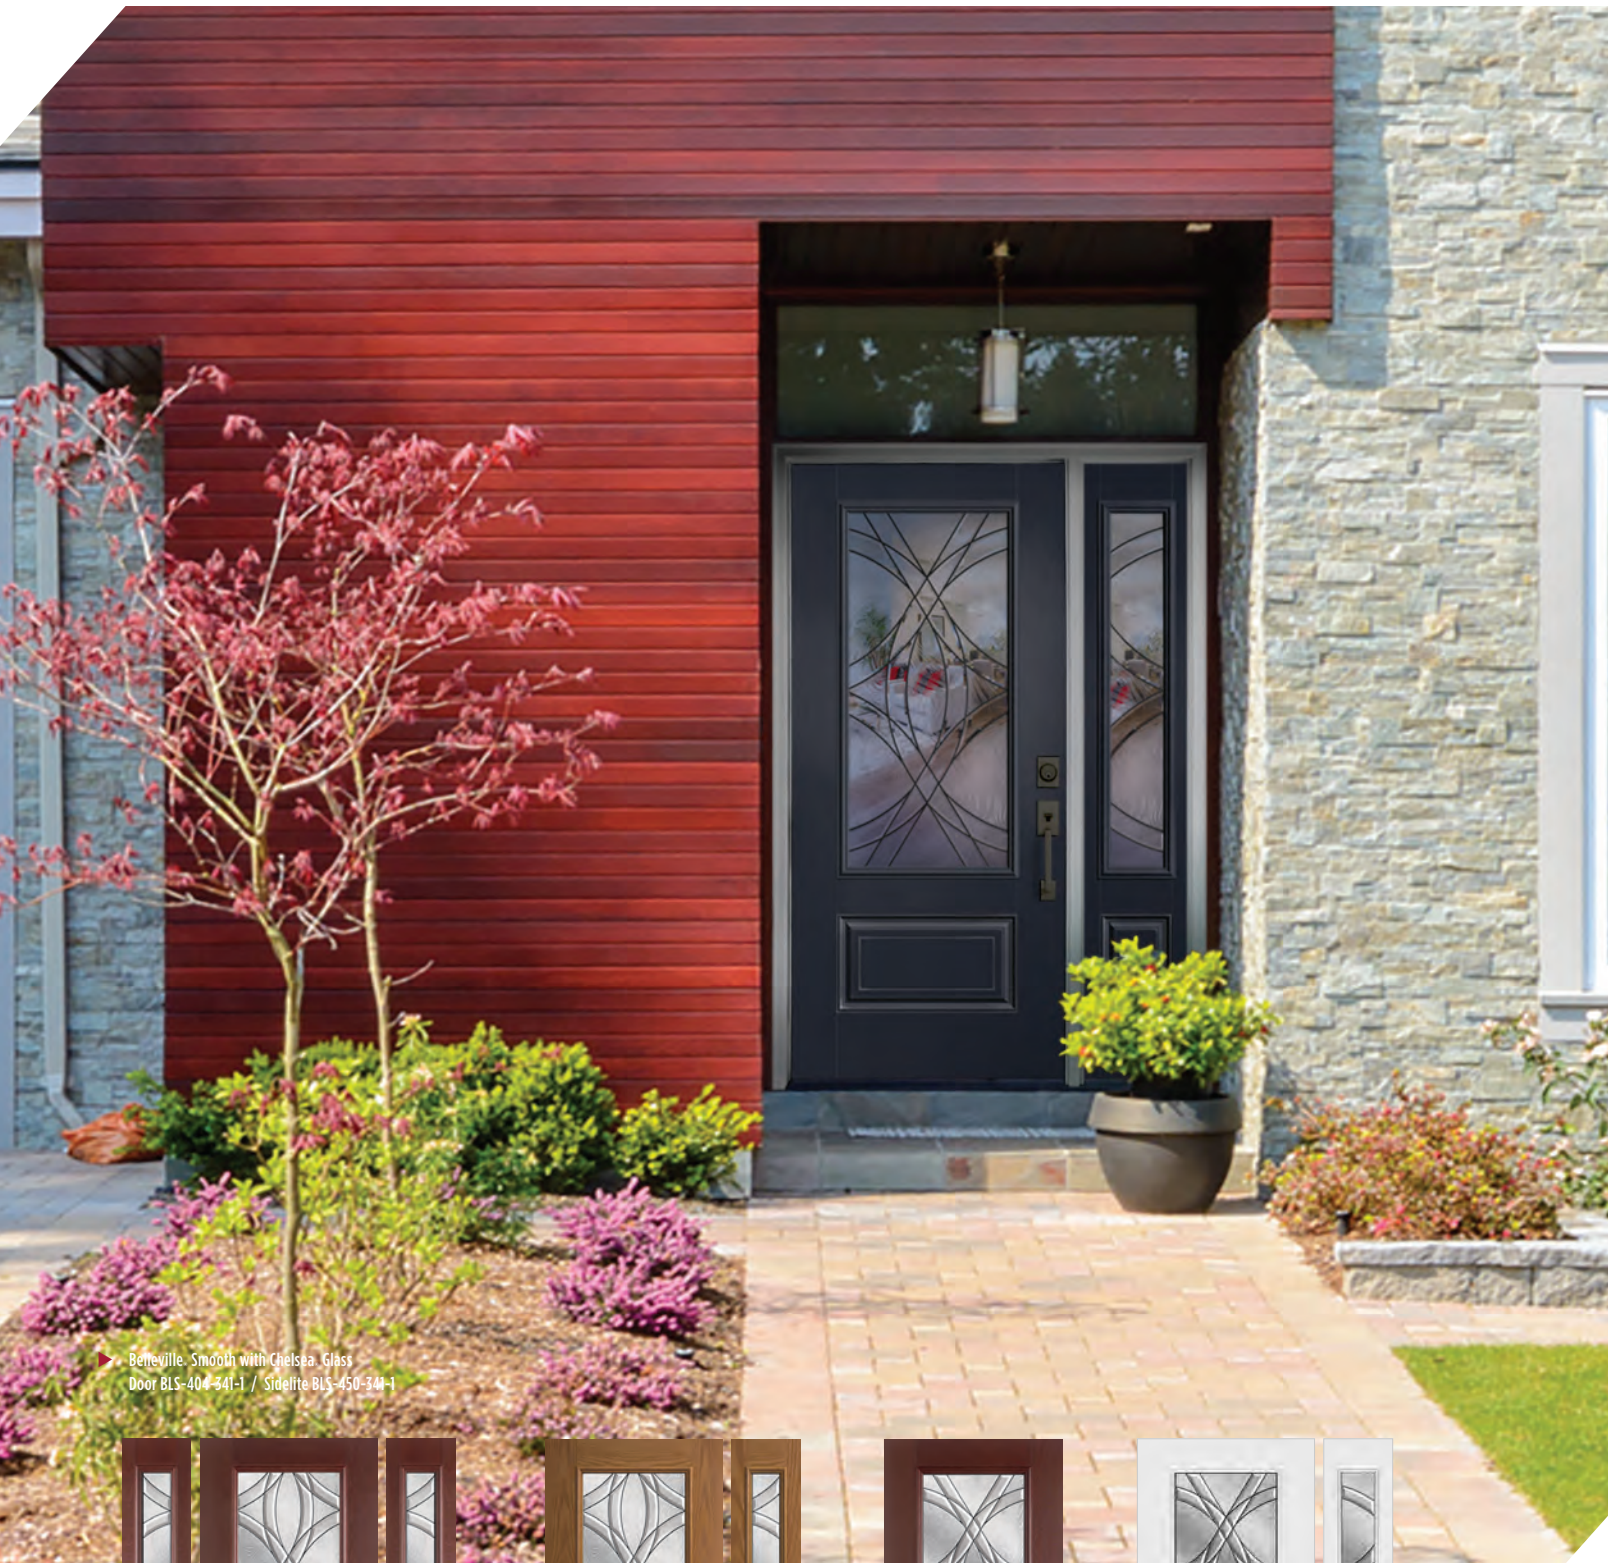

8' Belleville. Cheyenne. Smooth with 22x48 Glass

8' Belleville. Oak Textured with 22x48 Glass

8' Sta-Tru. HD Steel with 22x48 Glass / 8x48 Sidelite

8' Belleville. Smooth with 22x48 Glass / 8x48 Sidelite

▶ Belleville. Smooth with Chelsea Glass  
 Door BLS-404-341-1 / Sidelite BLS-450-341-1