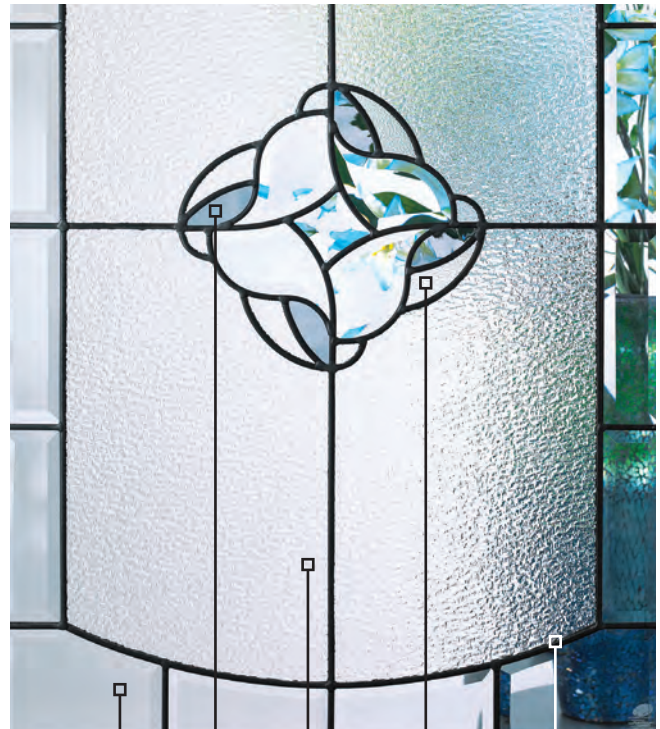

DECORATIVE

TEXTURED

STANDARD

GRIDS

	6'8" Doors										8'0" Doors					
	106-1	106-1P	106-2	122-X	137-4	304-2	304-3	404-1	404-2	151-X	122-1	122-2	404-1	404-1P	404-2	151-1
AB	106-467-1	106-467-1P	106-467-2	122-467-X	137-467-4	304-467-2	304-467-3	404-467-1	404-467-2	151-467-X	122-467-1	122-467-2	404-467-1	404-467-1P	404-467-2	151-467-1
BMT		•	•	•	•	•		•		•	•					•
BLT			•	•	•	•										•
BLS	•	•	•	•	•	•		•			•		•			•
SHD	•	•	•	•	•	•		•		•	•					•
MHD	•		•	•	•	•										•

*Rectangular transom available: T-467

Clear Beveled Glass   Pale Gray Water Glass   Granite Glass   Pear Glass   Antique Black Caming