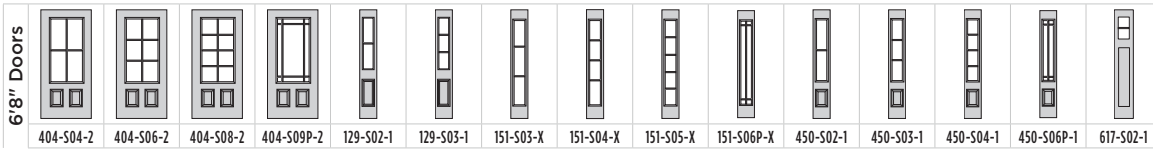

Simulated Divided Lites

DECORATIVE

TEXTURED

PRIVACY RATING

1 Least Obscure 7 9 Most Obscure 10

Clear / 010 Chord / 115 Cross Reed / 118 Double Water / 113 Pear / 116 Pearl. / 140 Quill. / 119

STANDARD