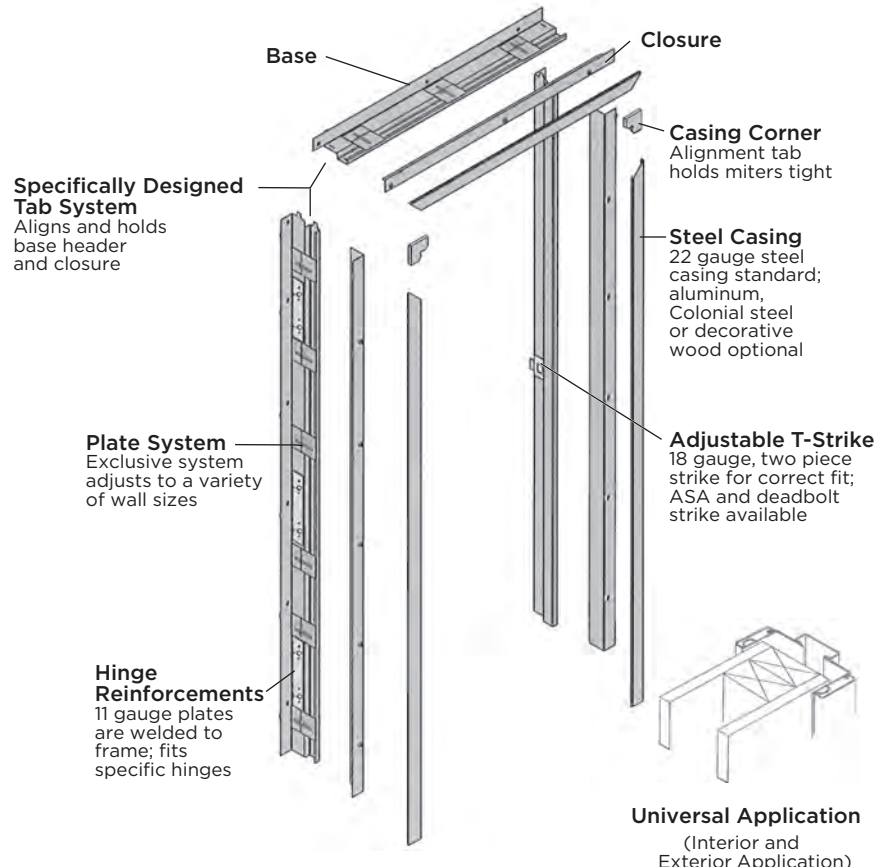

Entry Fit™ Rough Openings		
PREHUNG DOOR SIZES		
	Nominal Door Size	Rough Opening Size (Wood Stud)
	w x H	W x H
Single Door	2'0" x 6'8"	25-1/4" x 81-1/2"
	2'6" x 6'8"	31-1/4" x 81-1/2"
	2'8" x 6'8"	33-1/4" x 81-1/2"
	2'10" x 6'8"	35-1/4" x 81-1/2"
	3'0" x 6'8"	37-1/4" x 81-1/2"
Double Door	4'0" x 6'8"	49-1/4" x 81-1/2"
	5'0" x 6'8"	61-1/4" x 81-1/2"
	5'4" x 6'8"	65-1/4" x 81-1/2"
	5'8" x 6'8"	69-1/4" x 81-1/2"
	6'0" x 6'8"	73-1/4" x 81-1/2"

*Z astragals only available in 6'8" and 8'0" heights †Masonite spec

- Double door width is with a 'Z' astragal. If using a 5/8" astragal then add 9/16" to the width.
- All dimensions shown are for doors with standard inswing sill; deduct 3/4" for bumper outswing or handicap compliant sill.
- Add 4" to height for 7'0" height.
- Add 16" to height for 8'0" height.