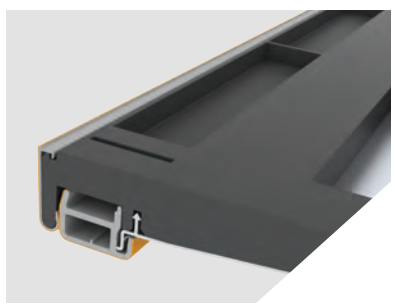

Z-SERIES SILL SYSTEMS

Using a patented design of all-synthetic components, the Z-Series Sill eliminates the worries of wood. Built to last, Z-Series Sills protect your entry from unsightly damage, rusted screws, discoloration, deformity, gaps and dents.

INSWING SILLS

COMPOSITE SUBSTRATE
No more stuck doors or drafts because the Z-Series Sill substrate material is a waterproof composite that won't warp or rot, ever. The substrate is not affected by moisture and rot like wood.