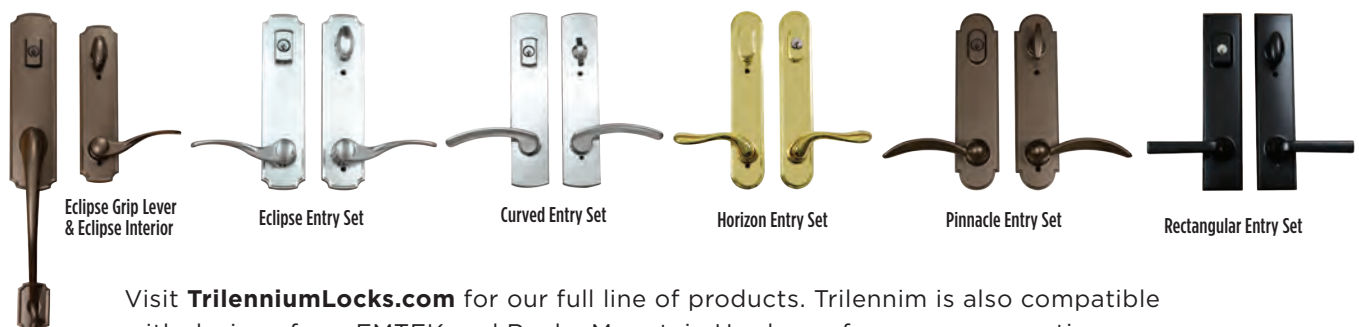

- ▶ All-brass knobs and handlesets
- ▶ Strongest locks in the opening price point category
- ▶ Largest knobs and levers in its class
- ▶ Dual- or triple-option latches comes standard
- ▶ Available with UL options
- ▶ Fits standard door preps and easy to install
- ▶ All F-Series locksets are Grade 1. All J-Series locksets are Grade 3.

## FINISH OPTIONS

For more information, visit [Schlage.com](http://Schlage.com) or see the **Francis-Schulze Product Guide**.

# TRILENNIUM® MULTI-POINT LOCKING SYSTEM

**Unmatched Strength. Ultimate Performance. Maximum Security.** The Trilennium® Multi-Point Locking System works long after others fail. Backed by the industry's highest ratings for structural and forced entry performance, Trilennium delivers 3x the strength, 3x the security and 3x the performance.

- ▶ Bolts pre-engage to fight deflection even when unlocked
- ▶ Patented I-Beam construction enhances panel strength
- ▶ Easy to operate - a single turn engages and disengages lock
- ▶ Patented system corrects misalignment up to 3/16" in three directions
- ▶ Once activated, each bolt becomes a true deadbolt for unmatched strength