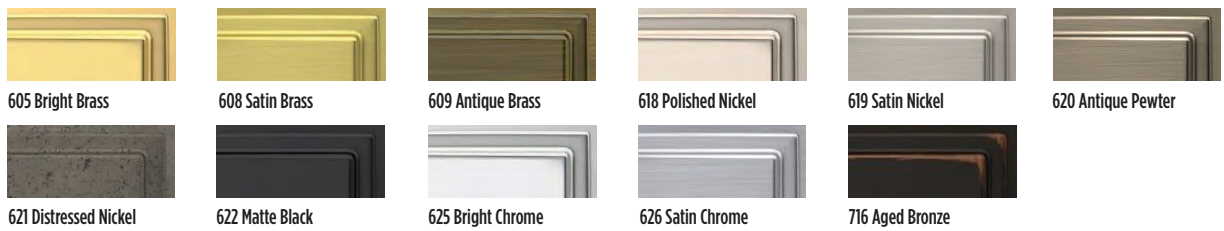

FINISH OPTIONS

For more information, visit Schlage.com or see the **Francis-Schulze Product Guide**.

TRILENNIUM® MULTI-POINT LOCKING SYSTEM

Unmatched Strength. Ultimate Performance. Maximum Security. The Trilennium® Multi-Point Locking System works long after others fail. Backed by the industry's highest ratings for structural and forced entry performance, Trilennium delivers 3x the strength, 3x the security and 3x the performance.

- Bolts pre-engage to fight deflection even when unlocked
- Patented I-Beam construction enhances panel strength
- Easy to operate - a single turn engages and disengages lock
- Patented system corrects misalignment up to 3/16" in three directions
- Once activated, each bolt becomes a true deadbolt for unmatched strength