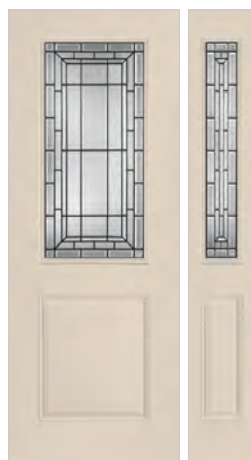

8' Belleville. Smooth with 22x48 Glass / 8x48 Sidelite