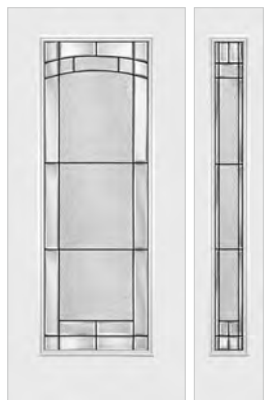

Door BLS-106-328-1

Belleville. Smooth with 22x36 Glass

Door SHD-122-328-X / Sidelite SHDSL-151-328-X

Sta-Tru. HD Steel with 22x64 Glass / 8x64 Sidelite

Door BMT-122-328-1

Belleville. Cheyenne. Mahogany Textured with 22x64 Glass / 8x64 Sidelites